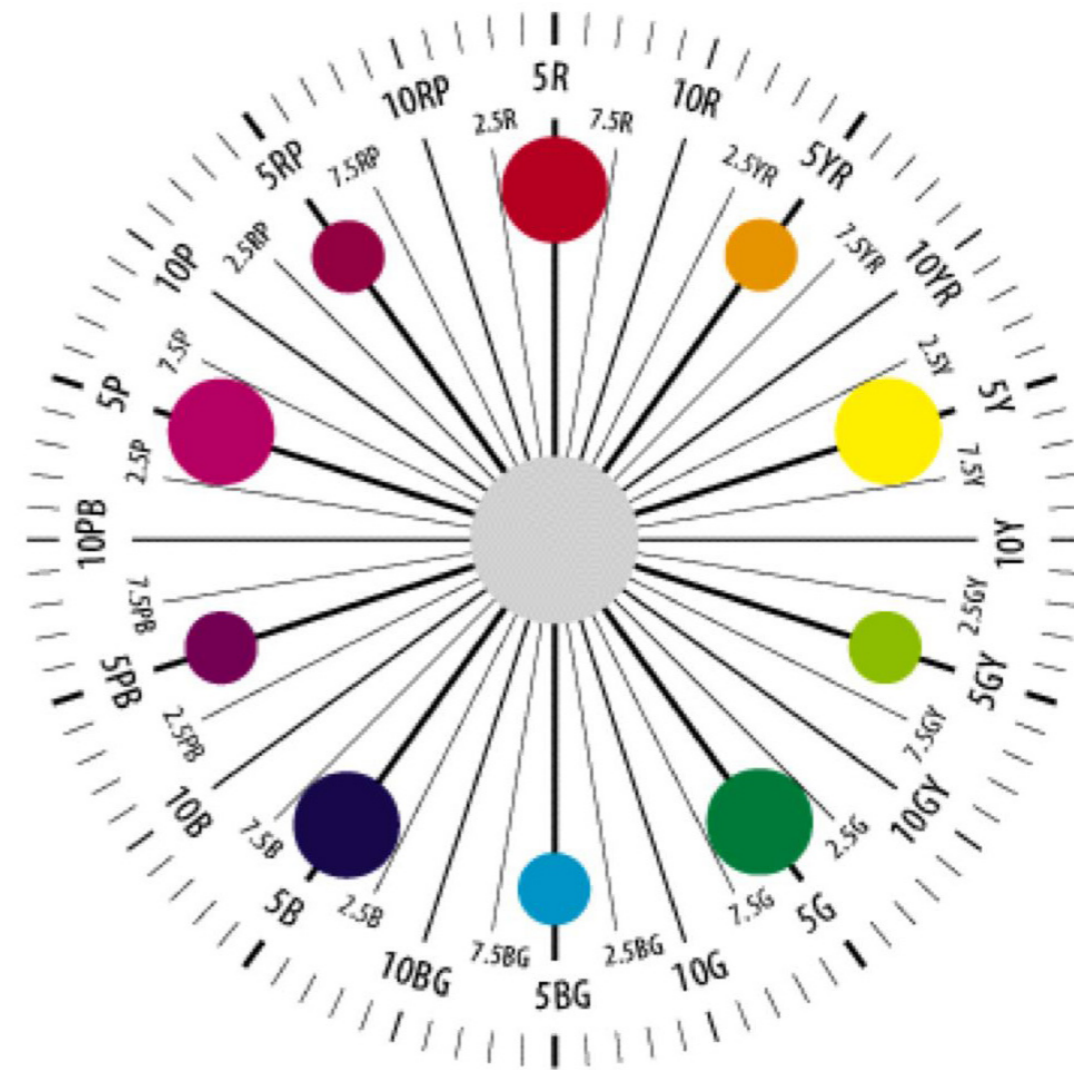

# MUNSELL \_ CERCHIO CROMATICO

Cinque tinte principali:

**R**- red,

**Y**- yellow,

**G**- green,

**B**- blue

**P**- purple

Cinque tinte secondarie:

**YR**- yellow red,

**GY**- green yellow,

**BG**- blue green,

**PB**- purple blue, and

**RP**-red purple).

**N**- Neutral colors