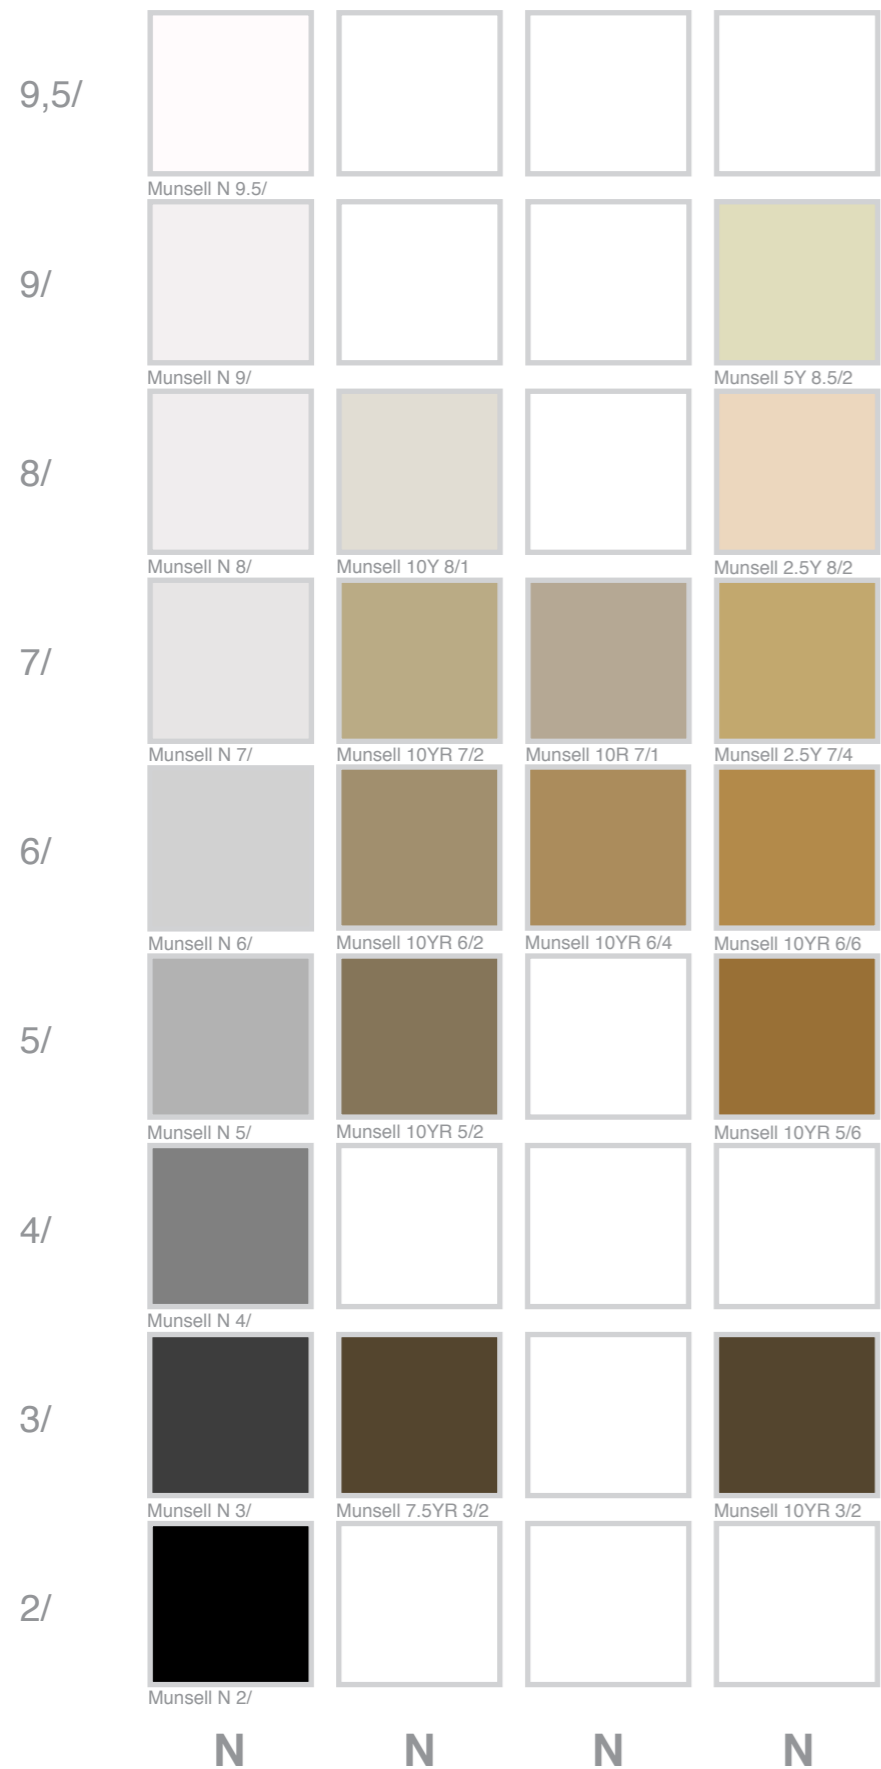

FORMAT_Matrice Estesa 1/3