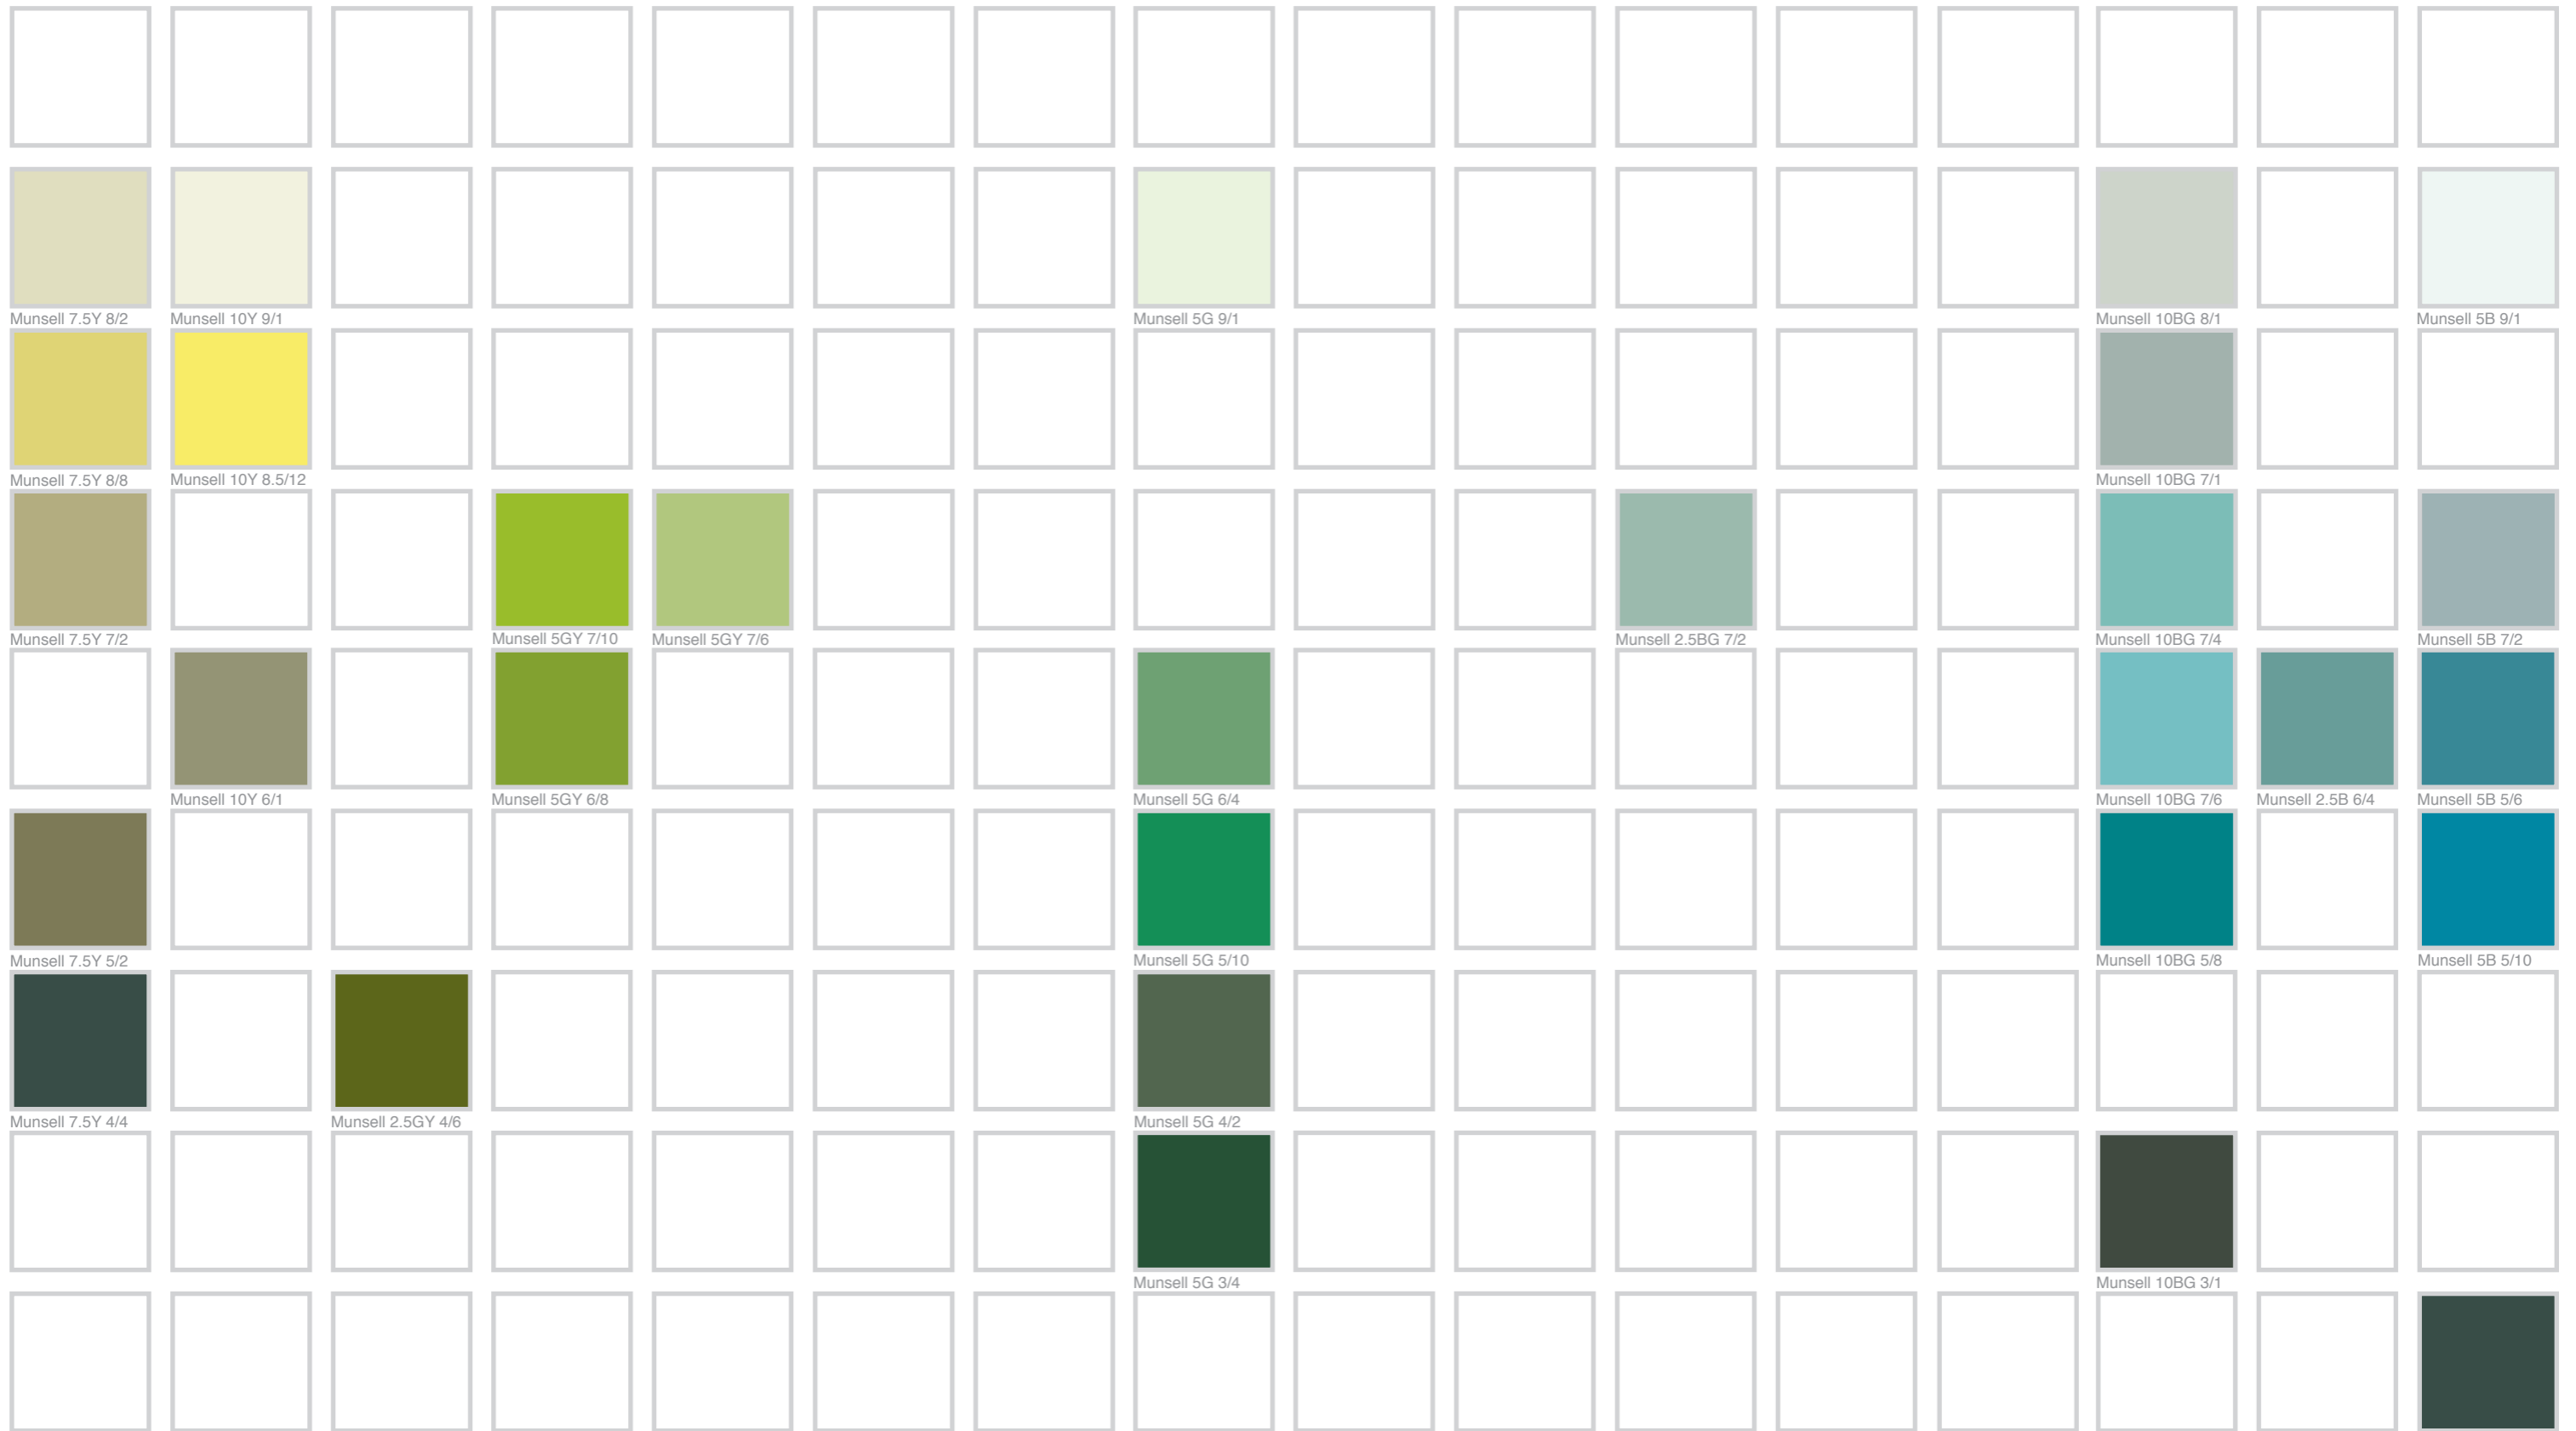

FORMAT_Matrice Estesa 2/3

7.5Y	10Y	2.5GY	5GY	7.5GY	10GY	2.5G	5G	7.5G	10G	2.5BG	5BG	7.5BG	10BG	2.5B	5B
6TPX	5TPX	4TPX	3TPX	2TPX	64TPX	61TPX	59TPX	57TPX	55TPX	.....	51 TPX	49TPX	47TPX	45TPX