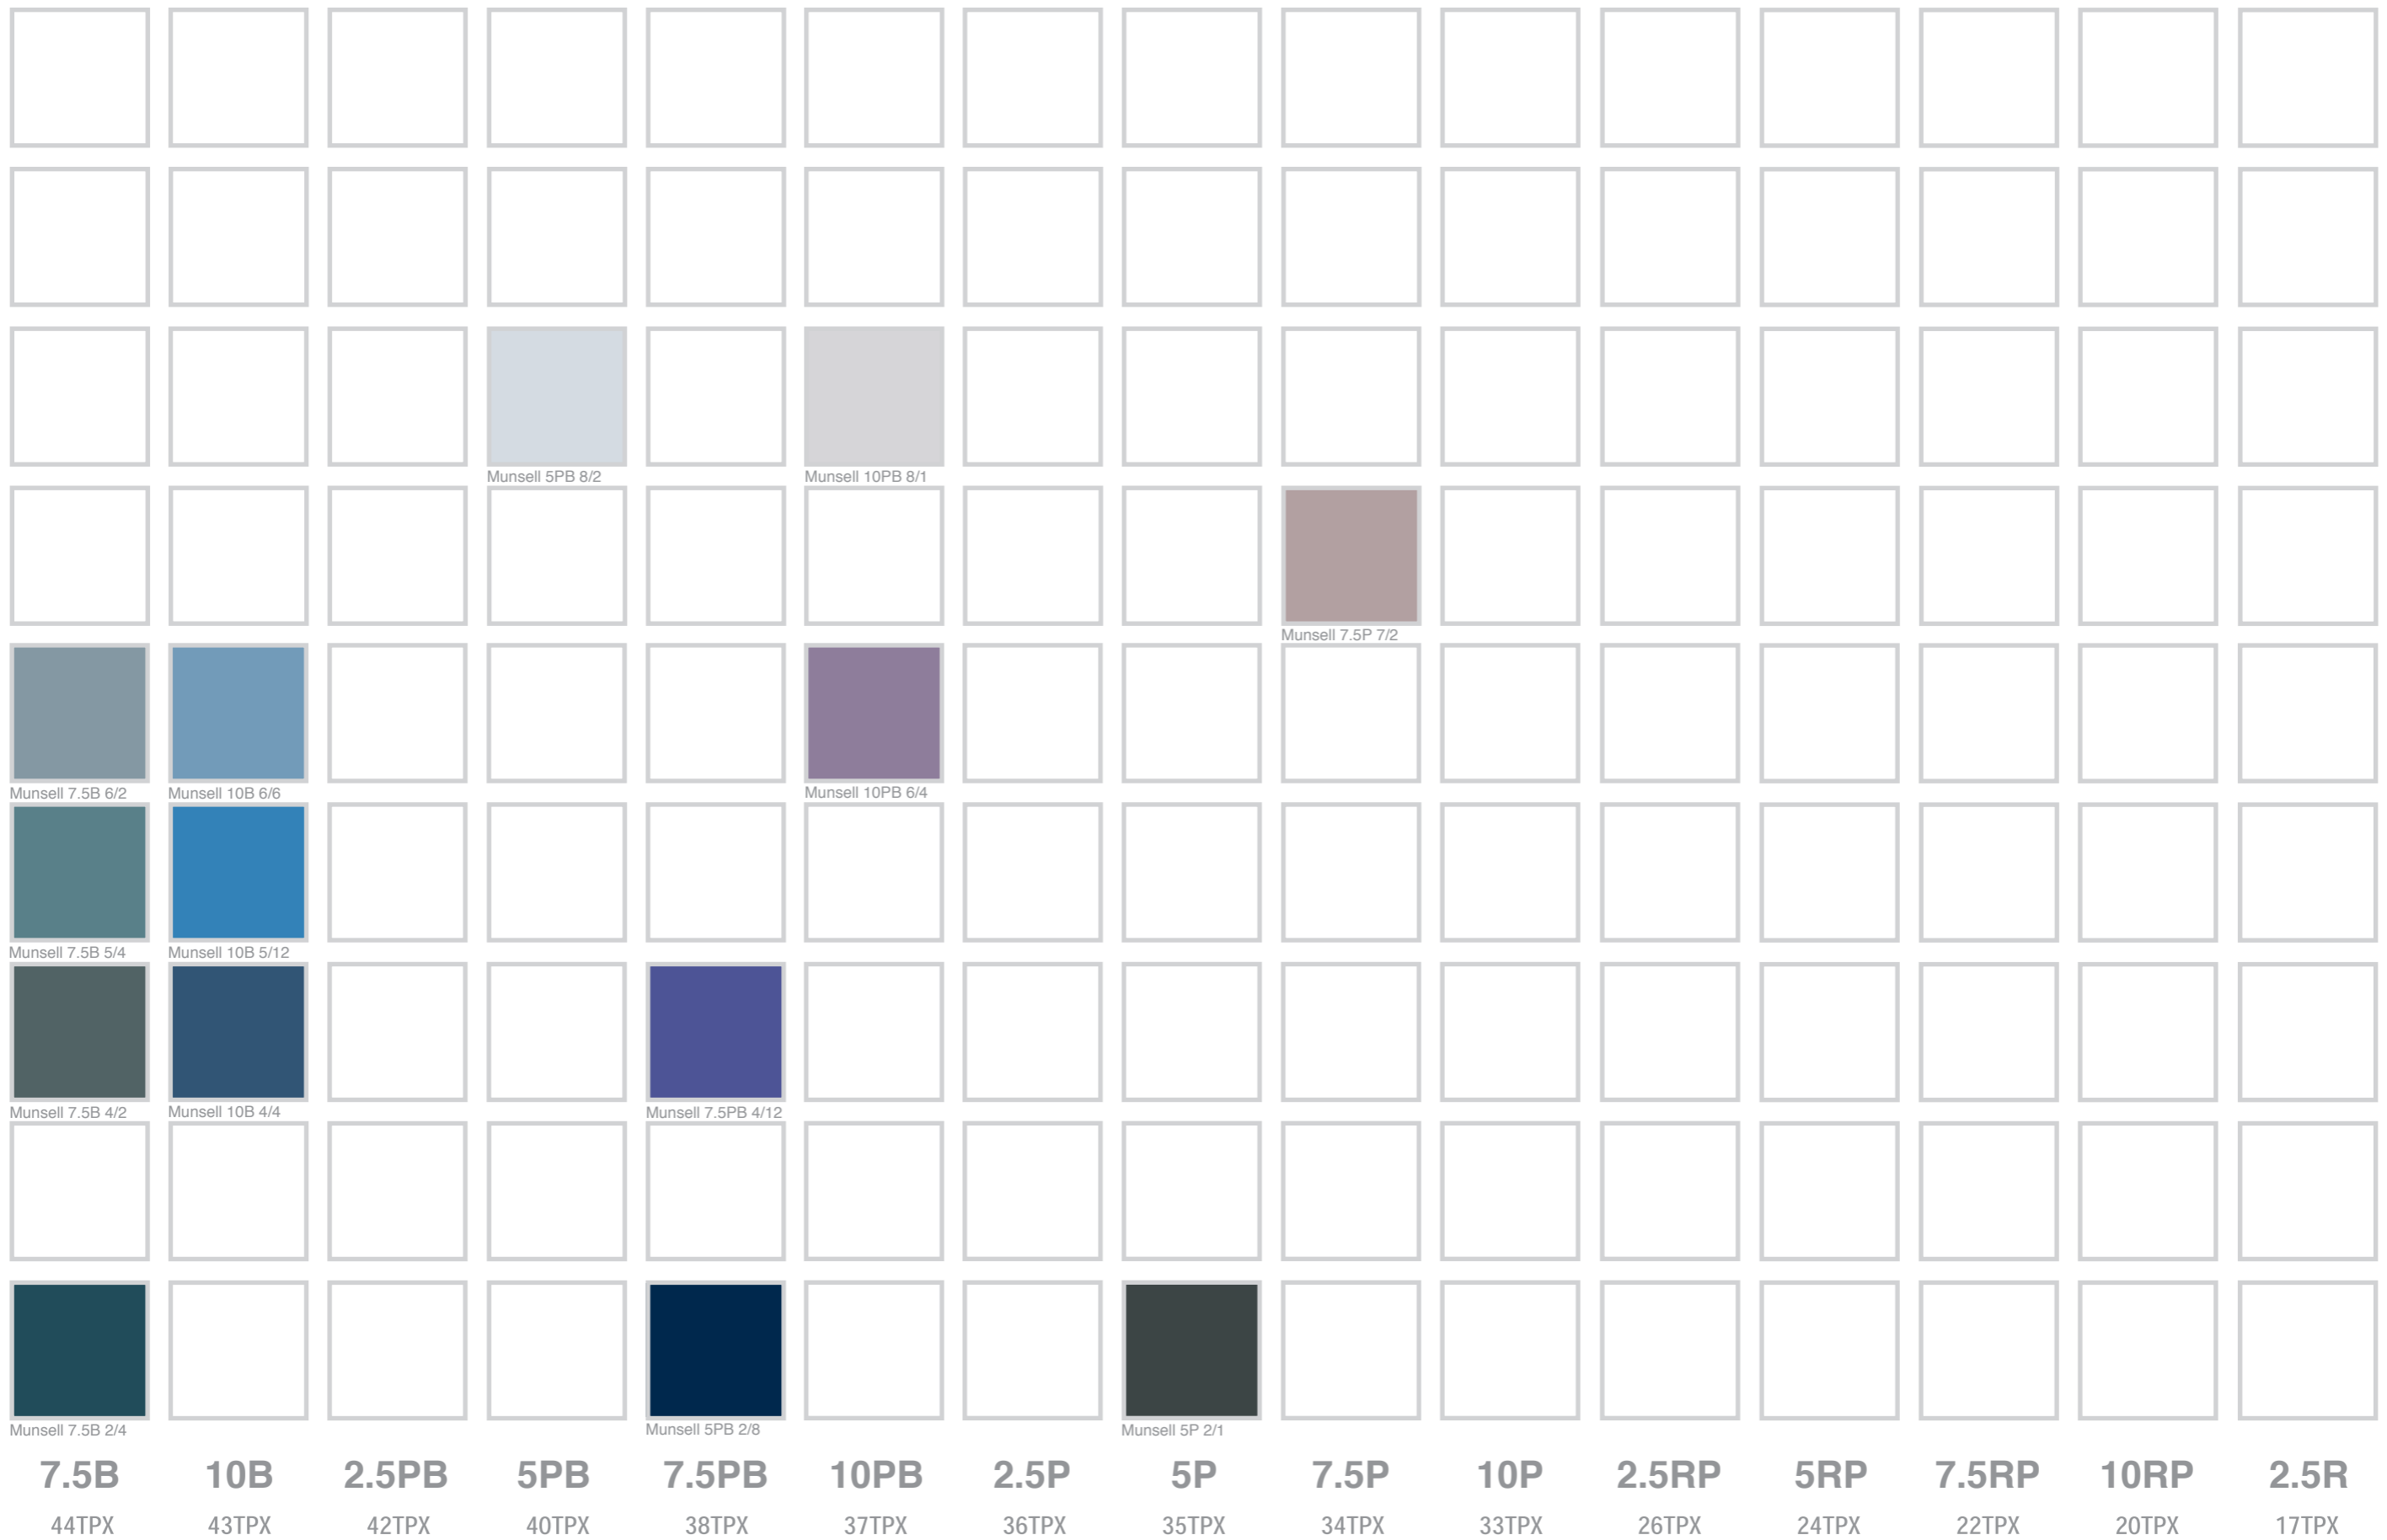

Compact Color Matrix

Off White															
Light Tonal															
Bright															
Vivid															
Accent															
Tonal															
Dark Tonal															
Dark															
Black															
	NEUTRAL	NATURAL	NATURAL	RED	RED ORANGE	ORANGE YELLOW	YELLOW	YELLOW GREEN	GREEN	GREENISH BLUE	BLUE GREEN	BLUE	PURPLE BLUE	PURPLE	RED PURPLE