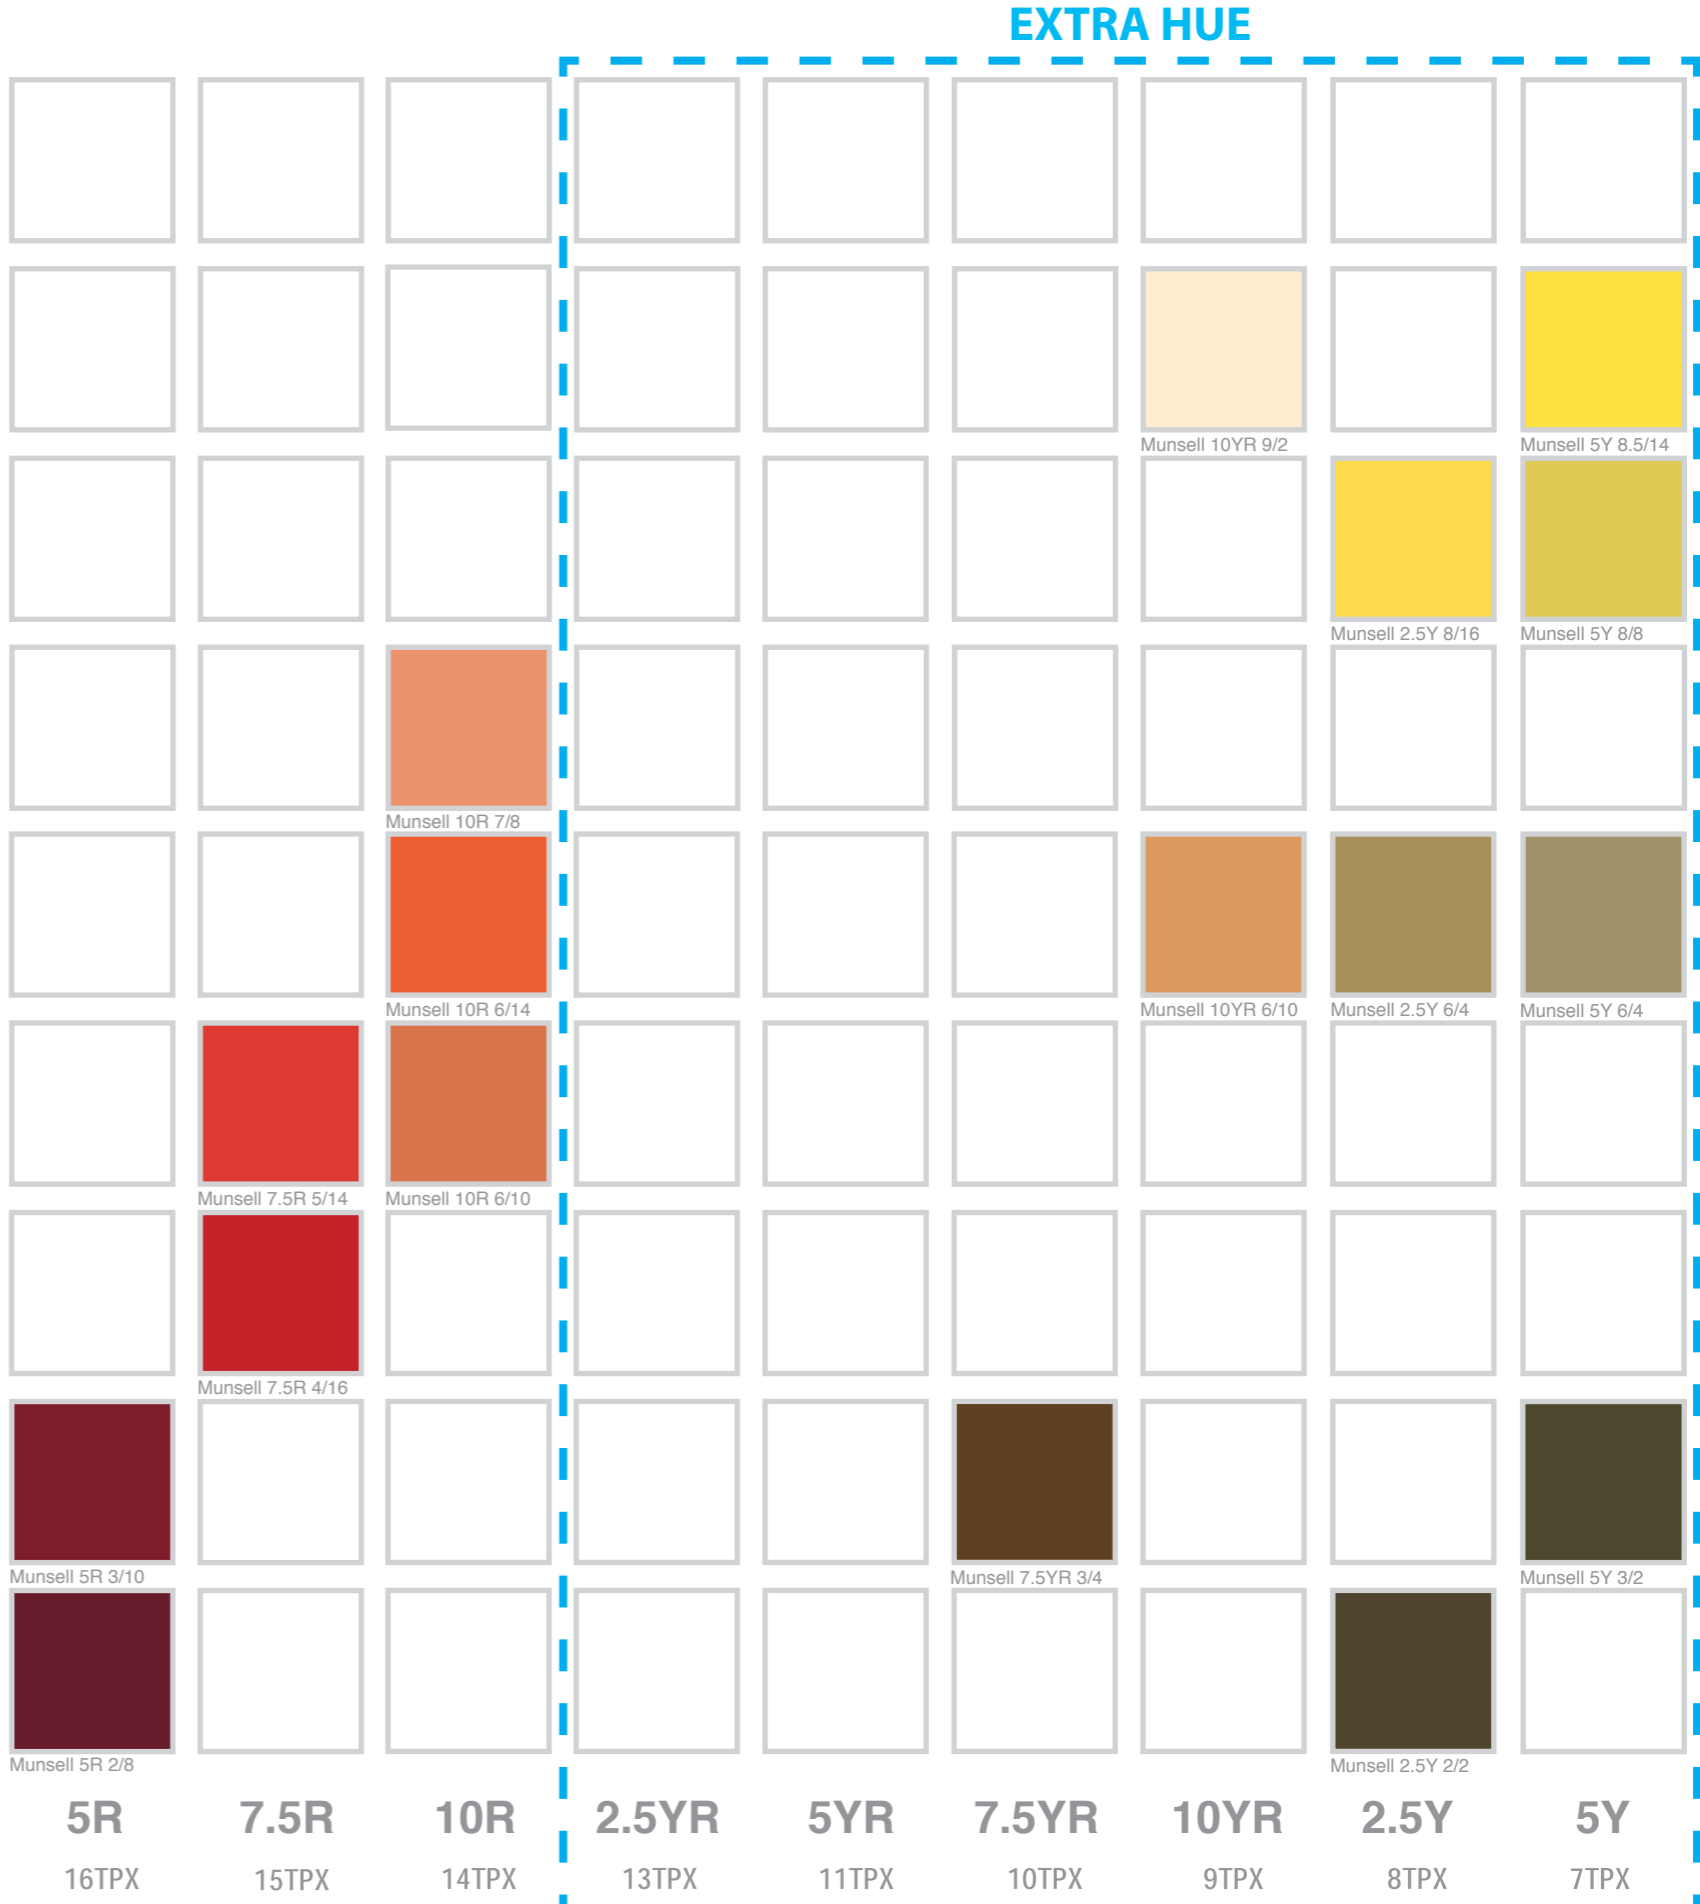

FORMAT_Matrice Estesa 1/3