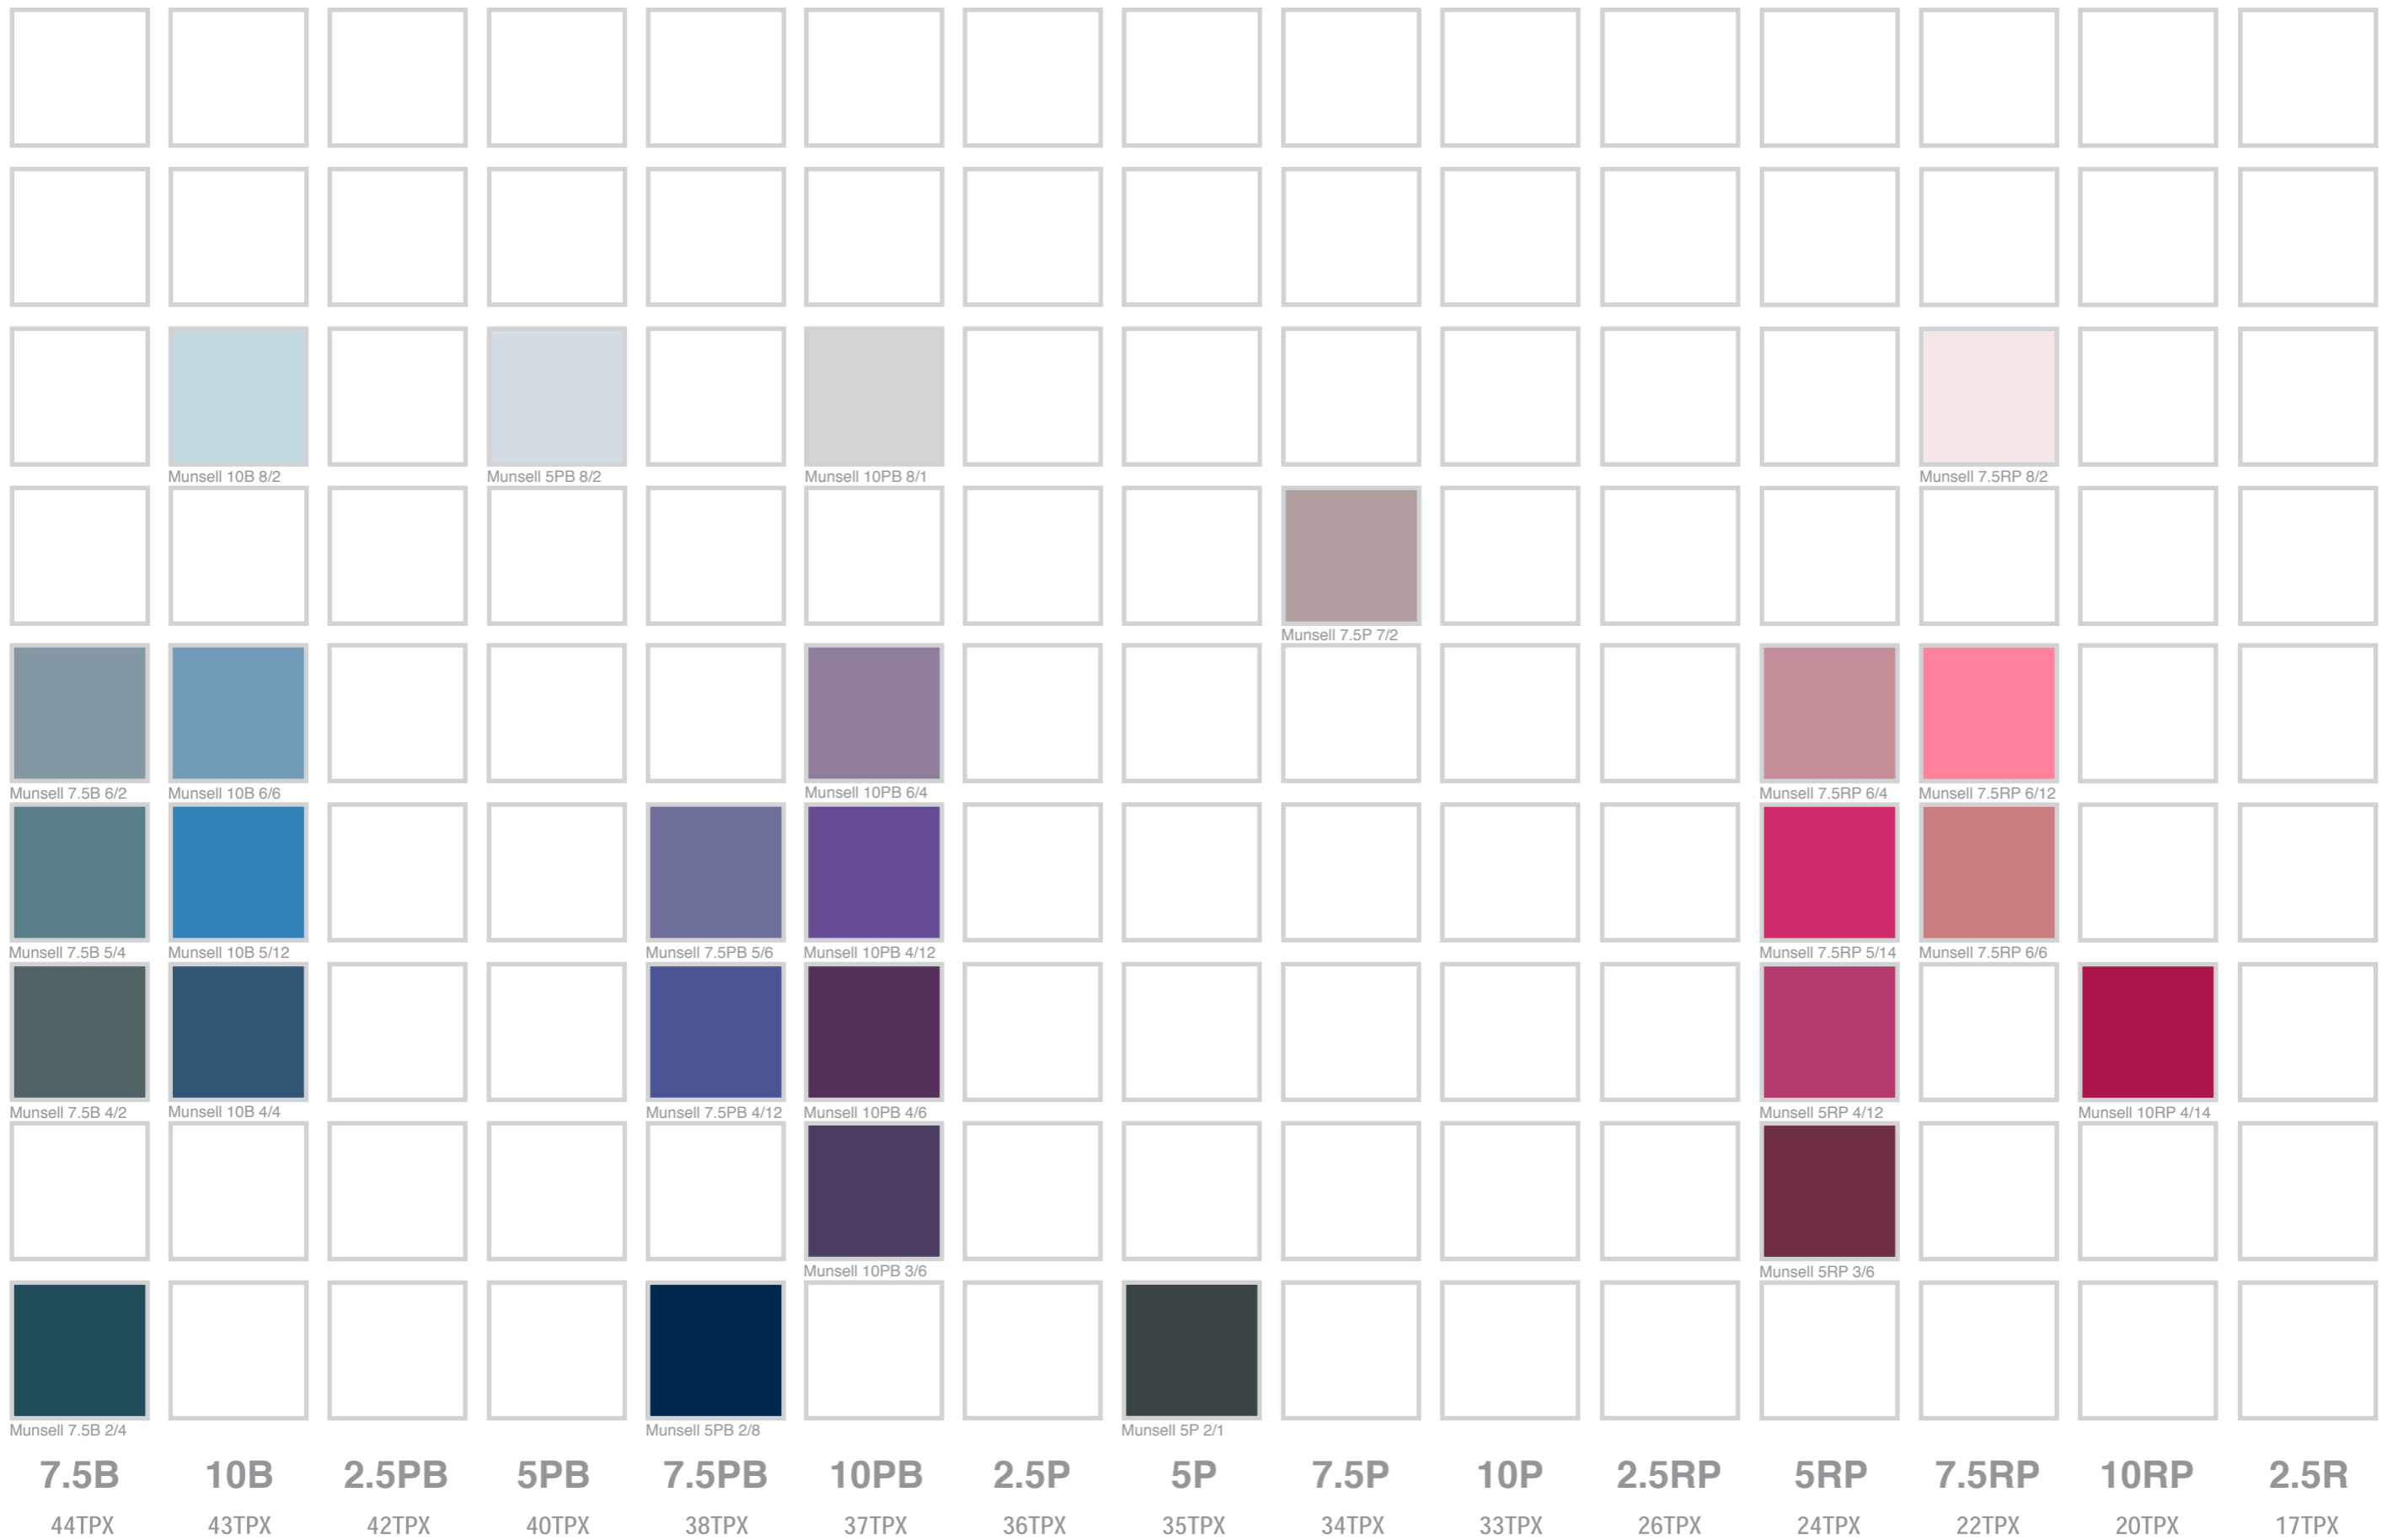

FORMAT_Matrice Estesa 3/3