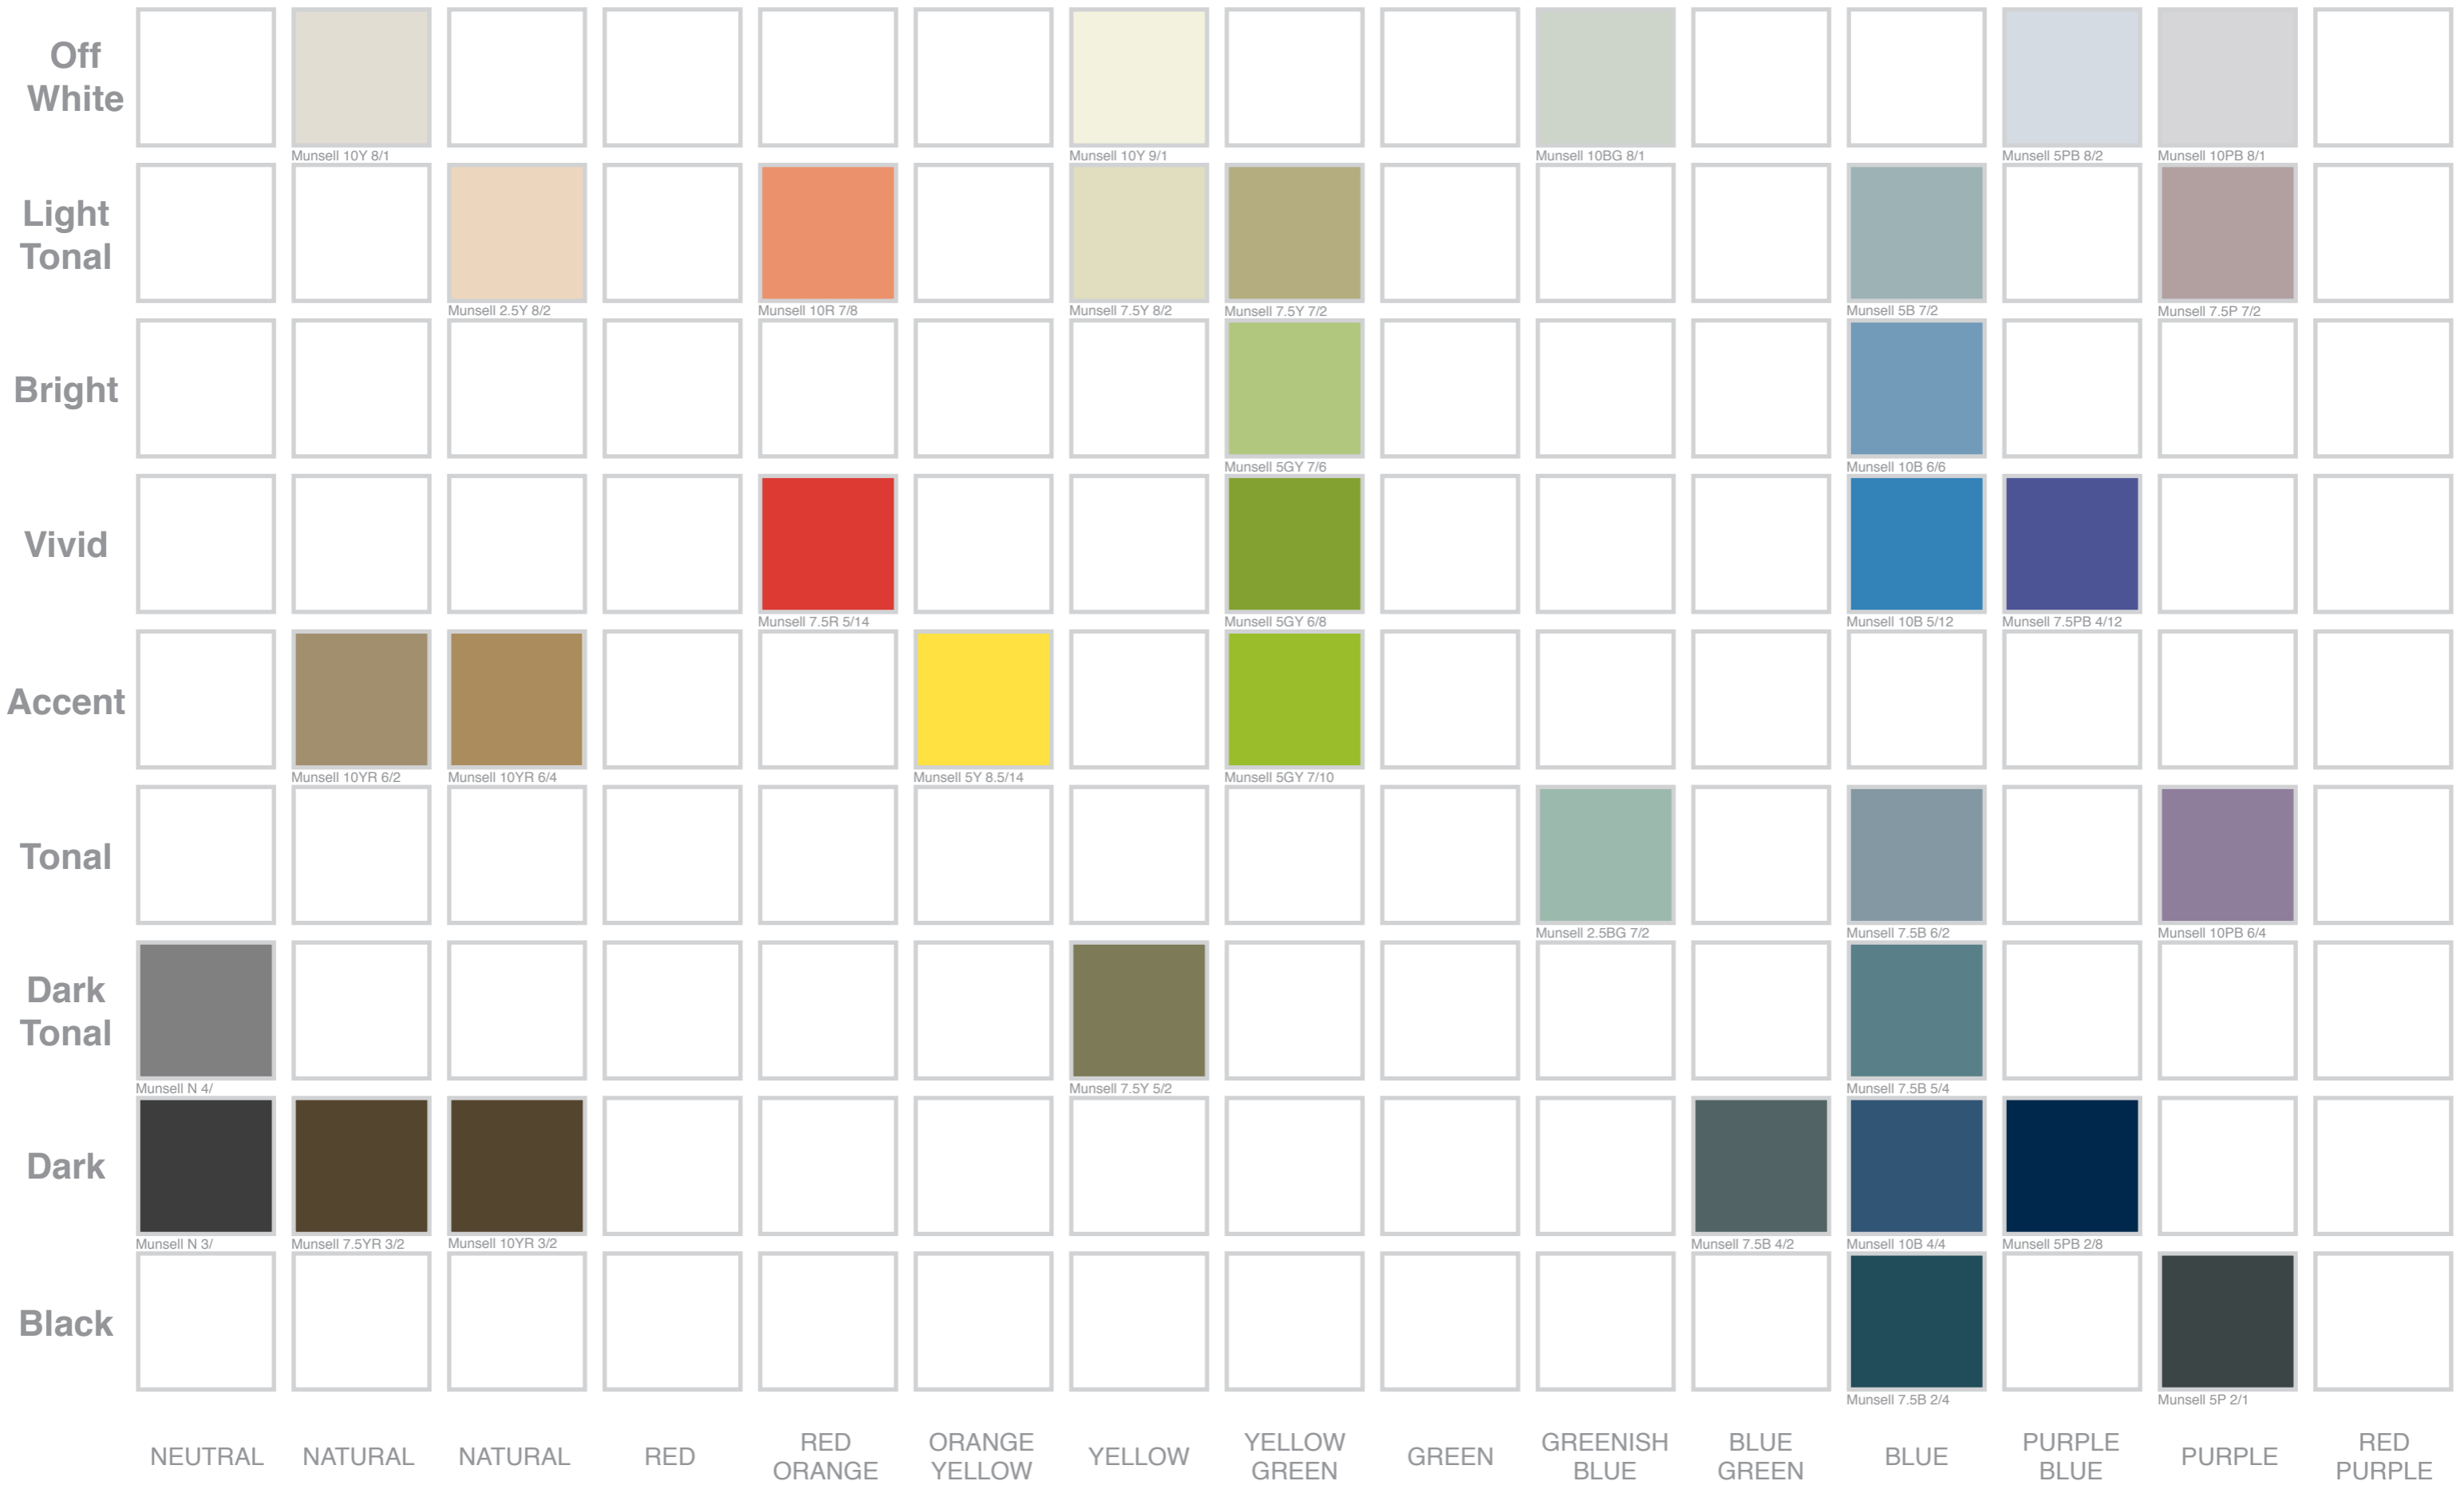

Compact Color Matrix_Coltelli